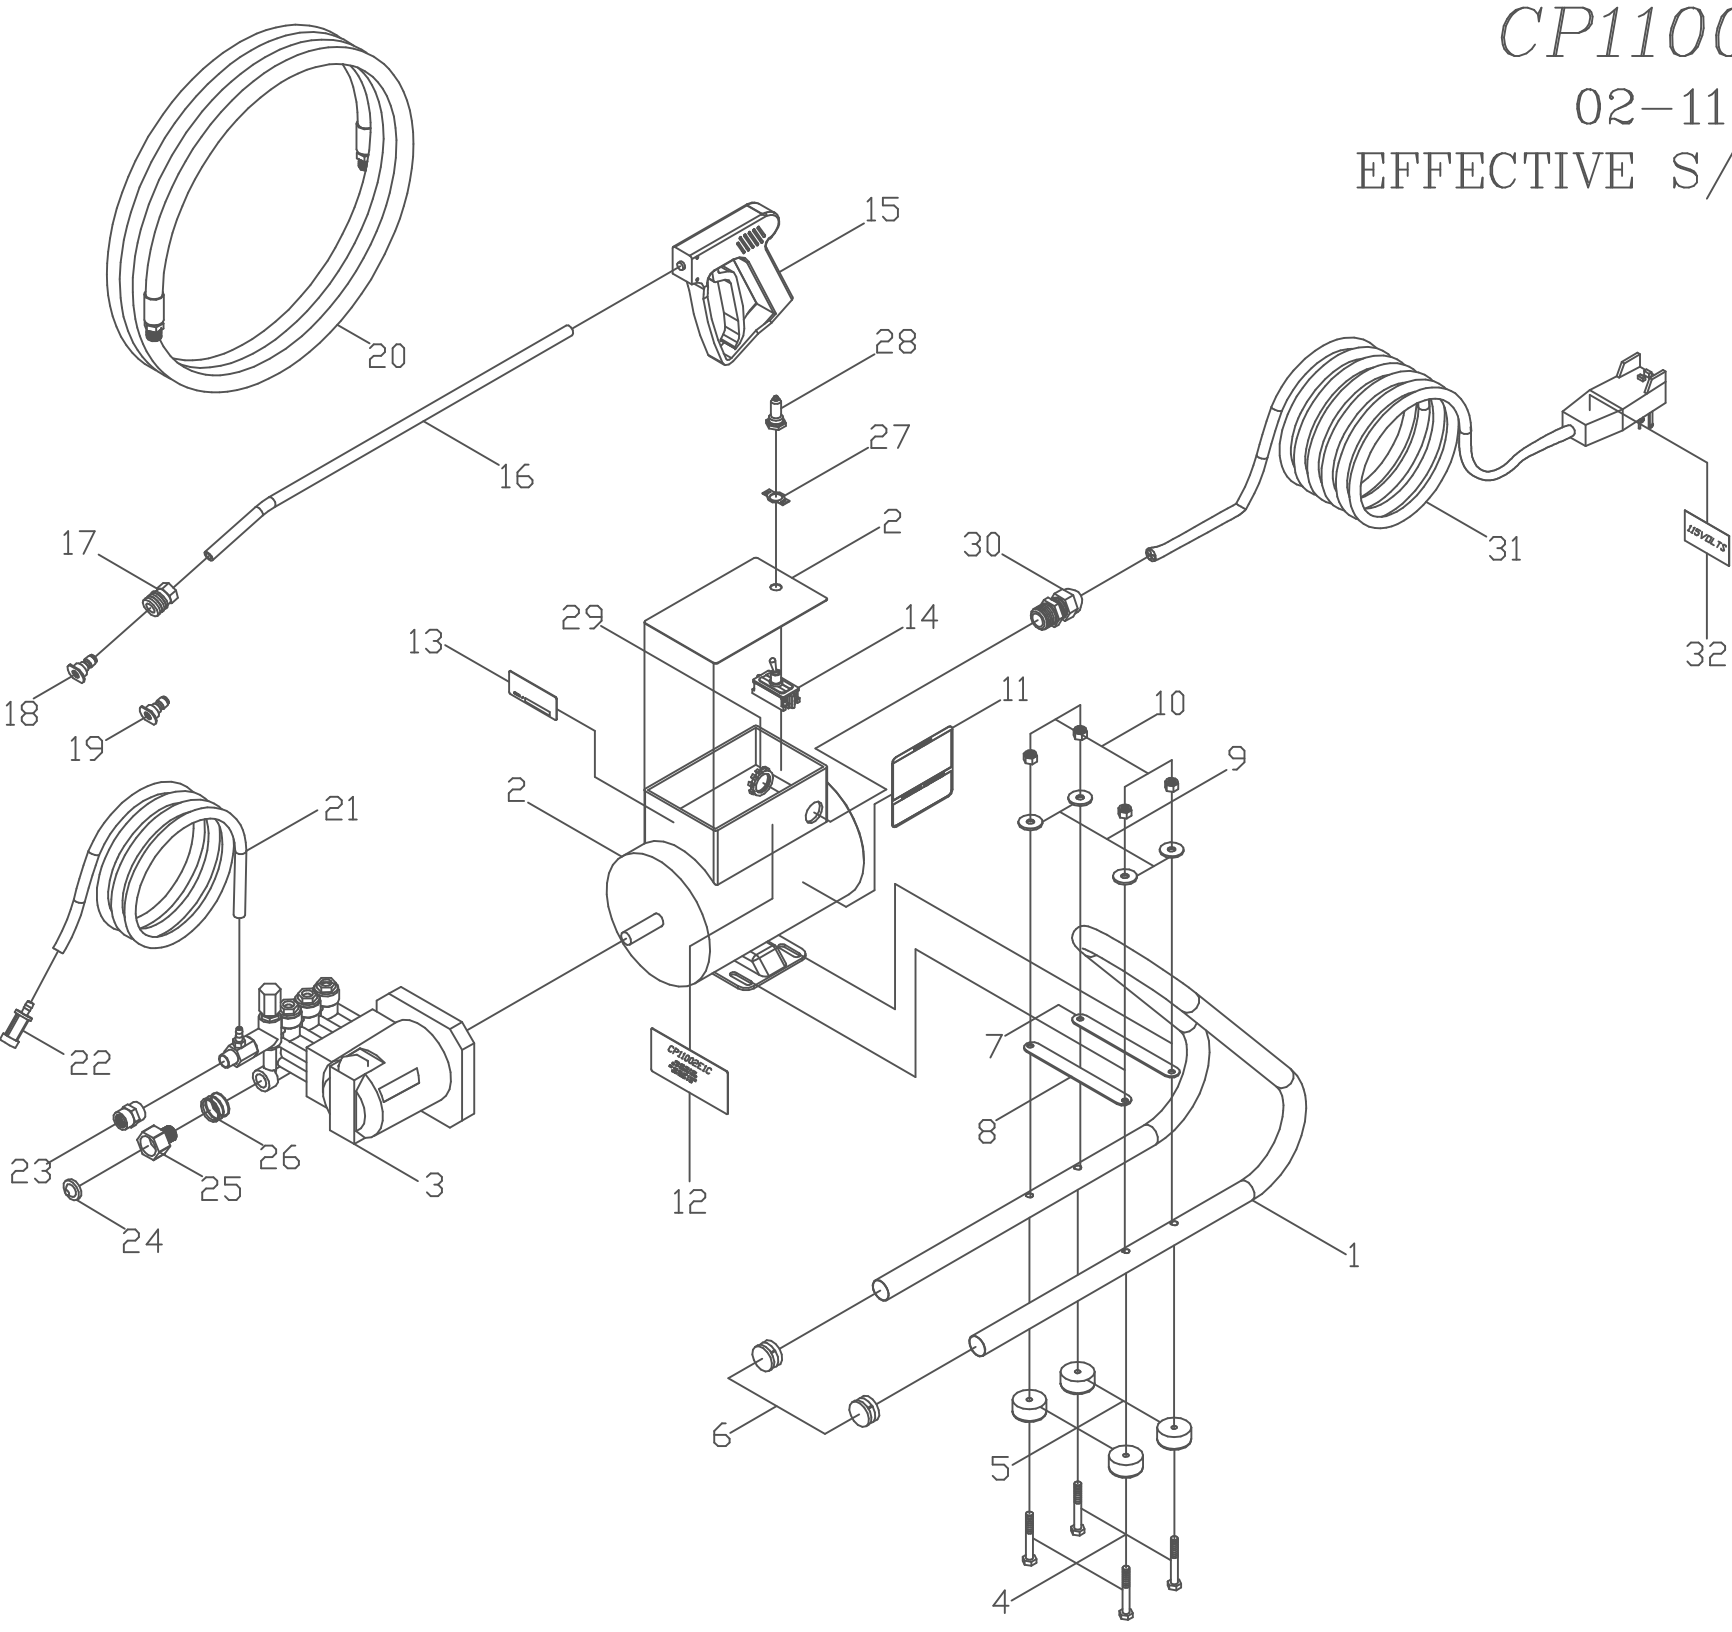

CP11002E1C

02-11-04

EFFECTIVE S/N 200400287

# CP11002E1C PROLINE PARTS LIST

02-11-04 EFFECTIVE S/N 200400287

1	HCP10	CP HANDLE/FRAME COMBO 1in STAINLESS	All
2	ME201	MOTOR 1.5 HP 3450 110V TEFC 56C	All
3	P1502	PUMP CAT 2DX 2@1500-5/8 ELECTRIC	All
4	FB432	BOLT 1/4 X 2 SS	All
5	HLB06	RUBBER RECESSED BUMPER 70 DUR	All
6	HL015	END PLUG 1"	All
7	HCP11	WIDE SPACER 14 GA SS.	All
8	HCP12	NARROW SPACER 14 GA SS.	All
9	FWS06	WASHER 1/4 7/8OD STNLS	All
10	FNL04	NUT LOCK 1/4-20 PLD	All
11	GLL30	MAINTENANCE LABEL 4 X 4 SC;SS;SM	All
12	GLL40	LABEL MODEL NUMBER STOCK	All
13	GLL05	LABEL SERIAL NUMBER	All
14	EC110	TOGGLE SWITCH 1 1/2HP DPST	All
15	VG200	TIGGER GUN INSULATED 4000PSI	All
16	VW026	WAND 1/4 X 24 ZINC W/15 DEGREE BEND	All
17	DQ04S	COUPLER 1/4 SOCK FEM	All
18	NQ362	NOZZLE/QDC 035 X 15	All
19	NQ970	NOZZLE/QDC 40.0 X 65	All
20	DH025	HOSE 3/8 X 25ft 3000psi	All
21	DHB04	TUBING; CLEAR BRAIDED; 1/4	All
22	VF042	STAINER CHEM (NO CHECK)	All
23	DD566	STEEL COUPLING 3/8 FEMALE	All
24	D0021	SCREEN WASHER GARDEN H A	All
25	D006M	GARDEN H A 3/8 NPT MALE	All
26	D0010	SPRING GARDEN H A	All
27	EC115	ON-OFF PLATE FOR TOGGLE SWITCH	All
28	EC160	SWITCH COVER; TOGGLE	All
29	EWN08	1/2 CONDUIT LOCKNUT	All
30	EWC08	STRAIN RELIEF 1/2 HEYCO (3/8)	All
31	EP115	GFI PLUG/CORD 115V 15 AMP	All
32	GLL83	LABEL 115 VOLTS - ORANGE	All
	PP305	SEAL KIT, CAT 2DX PUMP	All
	PL100	CAT PUMP OIL	All
	ABMAG	OPERATION PACKET GENERAL PRO	All