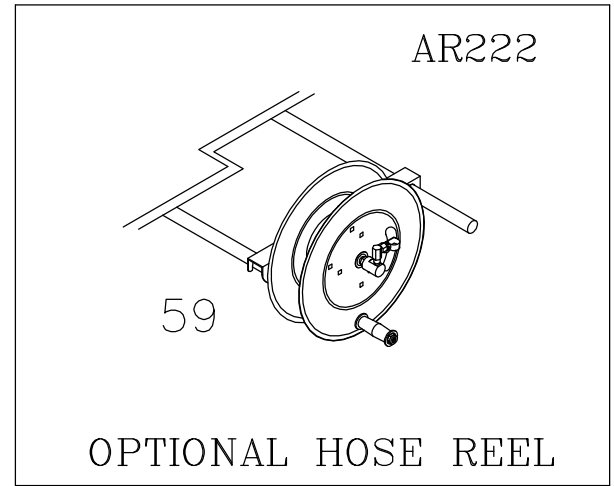

## CP ULTIMATE PARTS LIST

1	HCP20	CP FRAME ASSEMBLY SS	ALL
2	MS150	ENGINE GAS 16HP VANGAURD E/S W	CP35005V
	MS145	ENGINE 14HP VANGAURD E/S	CP32005V
3	MS006	OIL DRAIN VALVE 3/8"	ALL
4	DHC80	HOSE; 1/2" LO PRESS BLACK	ALL
5	KHG16	GEARBELT PULLLEY 16 x 1.50	ALL
6	KSG16	BUSHING G1 x 1	ALL
7	KSG27	GEAR BELT 270 x 1.50	ALL
8	KSH17	BUSHING H20MM	ALL
9	KHH30	GEARBELT PULLEY 30 x 1.50	ALL
10	P4535	PUMP 5CP3120 4.5 @ 3500 20MM S	ALL
11	PP692	SHAFT PROTECTOR 5 FRAME BD PMP	ALL
12	D1080	PLUG 1/2" BRASS	ALL
13	D1061	PLUG 3/8" FLUSH HEAD HEX SOCKET	ALL
14	DH026	HOSE 3/8" x 26.5 5000PSI	ALL
15	DC568	STREET ELL 3/8" STEEL	ALL
16	D2086	NIPPLE 1/2" x 3/8" BRASS	ALL
17	D6066	TEE 3/8" BRASS	ALL
18	UPT45	THERM DUMP VALVE 145F 3/8" MPT*	ALL
19	D8068	HOSE BARB 1/2" H x 3/8"P BRASS*	ALL
20	HB050	BATTERY BOX ATTWOOD U1 (SMALL)	ALL
22	AVWC3	ULTRA GUN/WAND 48" W/TWIST C	ALL
23	DQ04S	COUPLER 1/4' SOCK FEM	ALL
24	VW038	WAND 1/4" x 36" ZINC	ALL
25	DQ74F	TWIST COUPLER 1/4" PLUG FEM-sut	ALL
26	DQ74S	TWIST COUPLER 1/4" SOCK FEM-sut	ALL
27	HL010	HAND GRIP 1" MX*	ALL
28	HLB09	GROMET NOZZLE HOLDER***	ALL
29	VG200	TRIGGER GUN, INSULATED 4000PSI	ALL
30	DH057	HOSE 3/8" x 50' 4000PSI 250F re	ALL
31	DQ06S	COUPLER 3/8" SOCK FEM	ALL
32	DHC80	HOSE; 1/2" LO PRESS BLACK	ALL
33	HL010	HAND GRIP 1" MX*	ALL
34	D8068	HOSE BARB 1/2" H x 3/8"P BRASS*	ALL
35	D6066	TEE 3/8" BRASS*	ALL
36	D2066	NIPPLE 3/8" BRASS	ALL
37	D006M	GARDEN H A 3/8" NPT MALE	ALL
38	D0010	SPRING GARDEN H A	ALL
39	D0021	SCREEN WASHER GARDEN H A	ALL
40	DE866	SWIVEL 3/8"F x 3/8"M 90	ALL