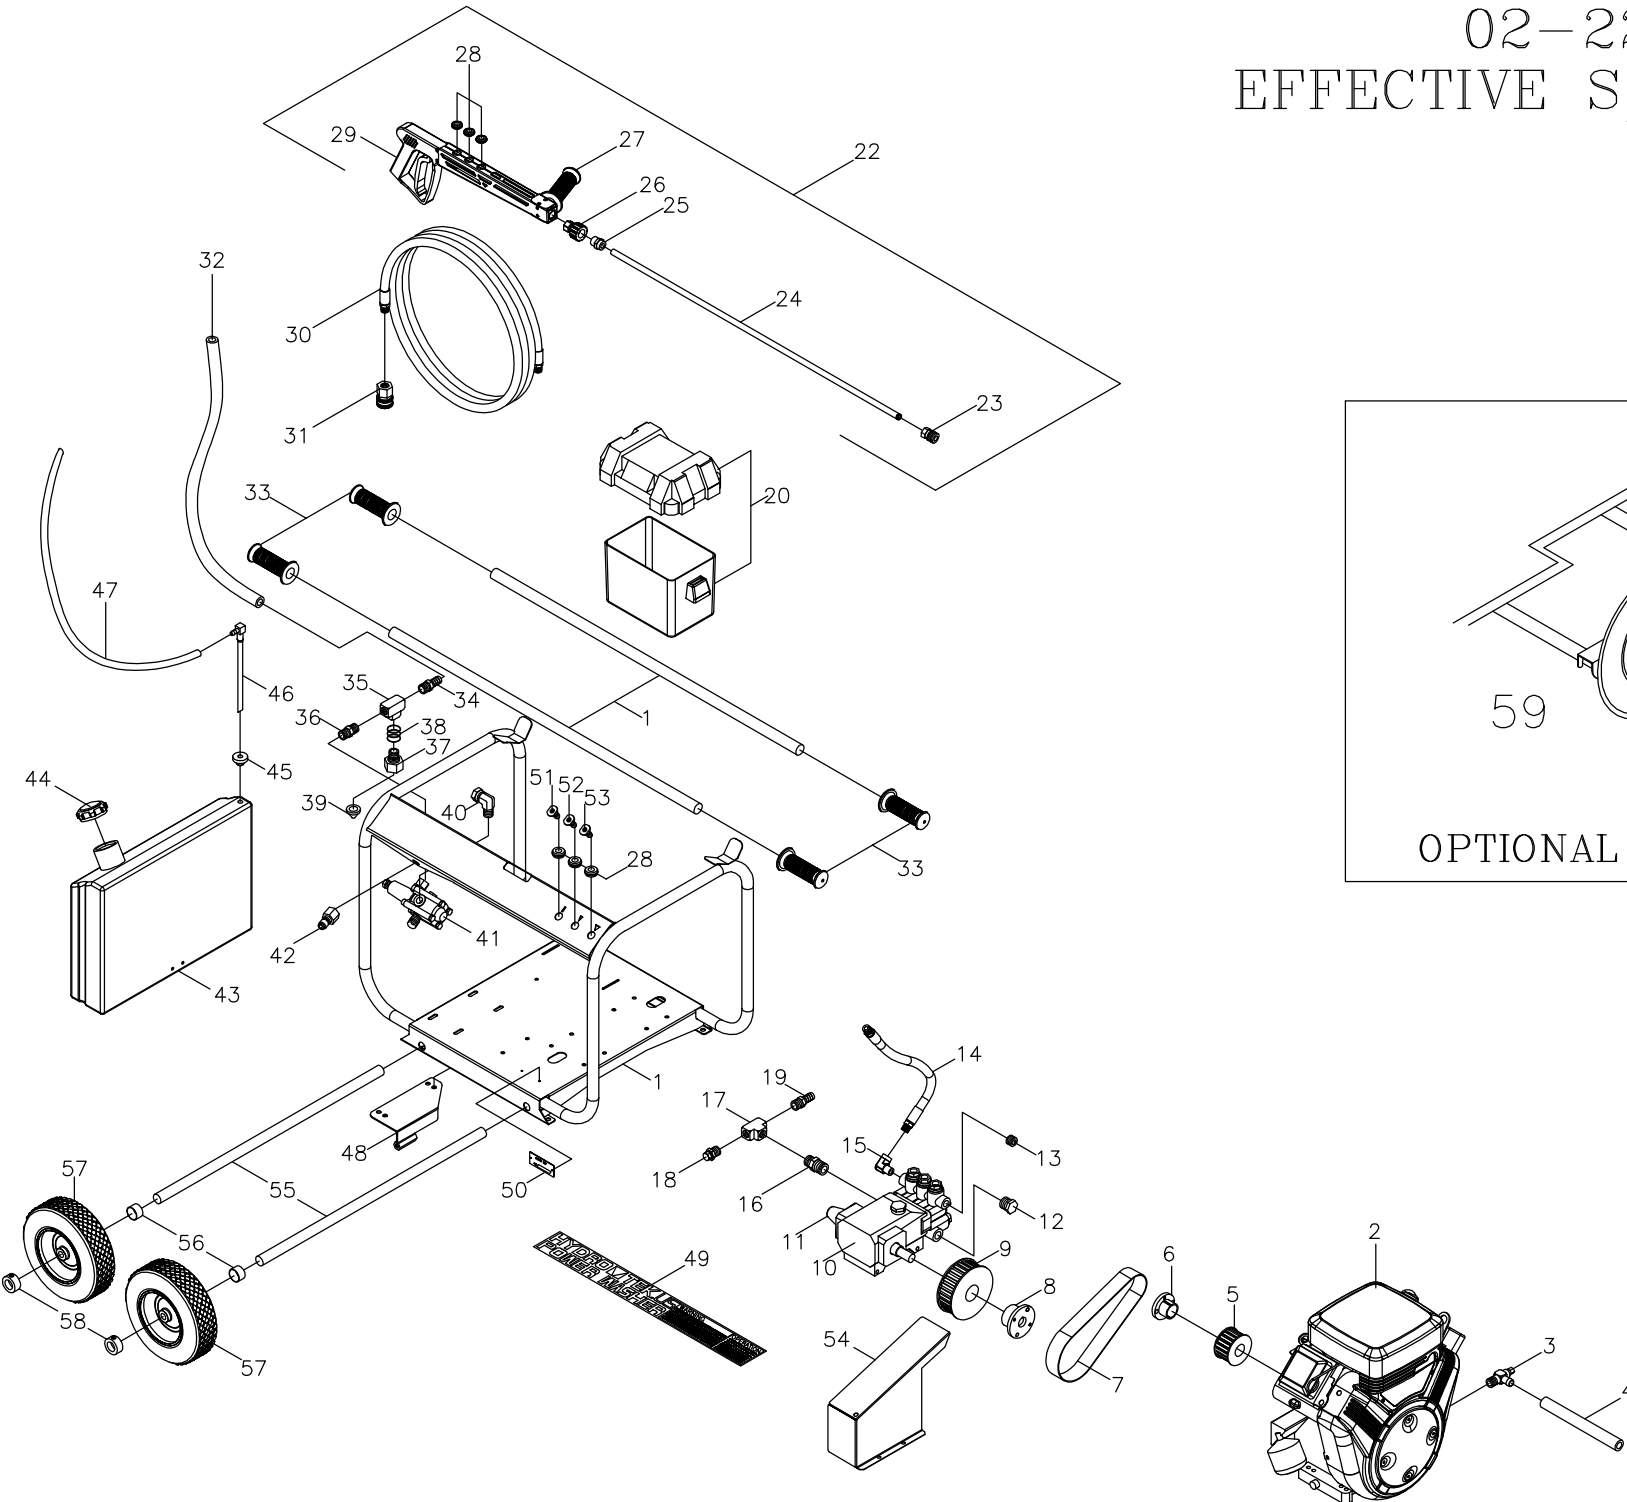

## CP ULTIMATE PARTS LIST

1	HCP20	CP FRAME ASSEMBLY SS	ALL
2	MS150	ENGINE GAS 16HP VANGAURD E/S W	CP35005V
	MS145	ENGINE 14HP VANGAURD E/S	CP32005V
3	MS006	OIL DRAIN VALVE 3/8"	ALL
4	DHC80	HOSE; 1/2" LO PRESS BLACK	ALL
5	KHG16	GEARBELT PULLLEY 16 x 1.50	ALL
6	KSG16	BUSHING G1 x 1	ALL
7	KSG27	GEAR BELT 270 x 1.50	ALL
8	KSH17	BUSHING H20MM	ALL
9	KHH30	GEARBELT PULLEY 30 x 1.50	ALL
10	P4535	PUMP 5CP3120 4.5 @ 3500 20MM S	ALL
11	PP692	SHAFT PROTECTOR 5 FRAME BD PMP	ALL
12	D1080	PLUG 1/2" BRASS	ALL
13	D1061	PLUG 3/8" FLUSH HEAD HEX SOCKET	ALL
14	DH026	HOSE 3/8" x 26.5 5000PSI	ALL
15	DC568	STREET ELL 3/8" STEEL	ALL
16	D2086	NIPPLE 1/2" x 3/8" BRASS	ALL
17	D6066	TEE 3/8" BRASS	ALL
18	UPT45	THERM DUMP VALVE 145F 3/8" MPT*	ALL
19	D8068	HOSE BARB 1/2" H x 3/8"P BRASS*	ALL
20	HB050	BATTERY BOX ATTWOOD U1 (SMALL)	ALL
22	AVWC3	ULTRA GUN/WAND 48" W/TWIST C	ALL
23	DQ04S	COUPLER 1/4' SOCK FEM	ALL
24	VW038	WAND 1/4" x 36" ZINC	ALL
25	DQ74F	TWIST COUPLER 1/4" PLUG FEM-sut	ALL
26	DQ74S	TWIST COUPLER 1/4" SOCK FEM-sut	ALL
27	HL010	HAND GRIP 1" MX*	ALL
28	HLB09	GROMET NOZZLE HOLDER***	ALL
29	VG200	TRIGGER GUN, INSULATED 4000PSI	ALL
30	DH057	HOSE 3/8" x 50' 4000PSI 250F re	ALL
31	DQ06S	COUPLER 3/8" SOCK FEM	ALL
32	DHC80	HOSE; 1/2" LO PRESS BLACK	ALL
33	HL010	HAND GRIP 1" MX*	ALL
34	D8068	HOSE BARB 1/2" H x 3/8"P BRASS*	ALL
35	D6066	TEE 3/8" BRASS*	ALL
36	D2066	NIPPLE 3/8" BRASS	ALL
37	D006M	GARDEN H A 3/8" NPT MALE	ALL
38	D0010	SPRING GARDEN H A	ALL
39	D0021	SCREEN WASHER GARDEN H A	ALL
40	DE866	SWIVEL 3/8"F x 3/8"M 90	ALL