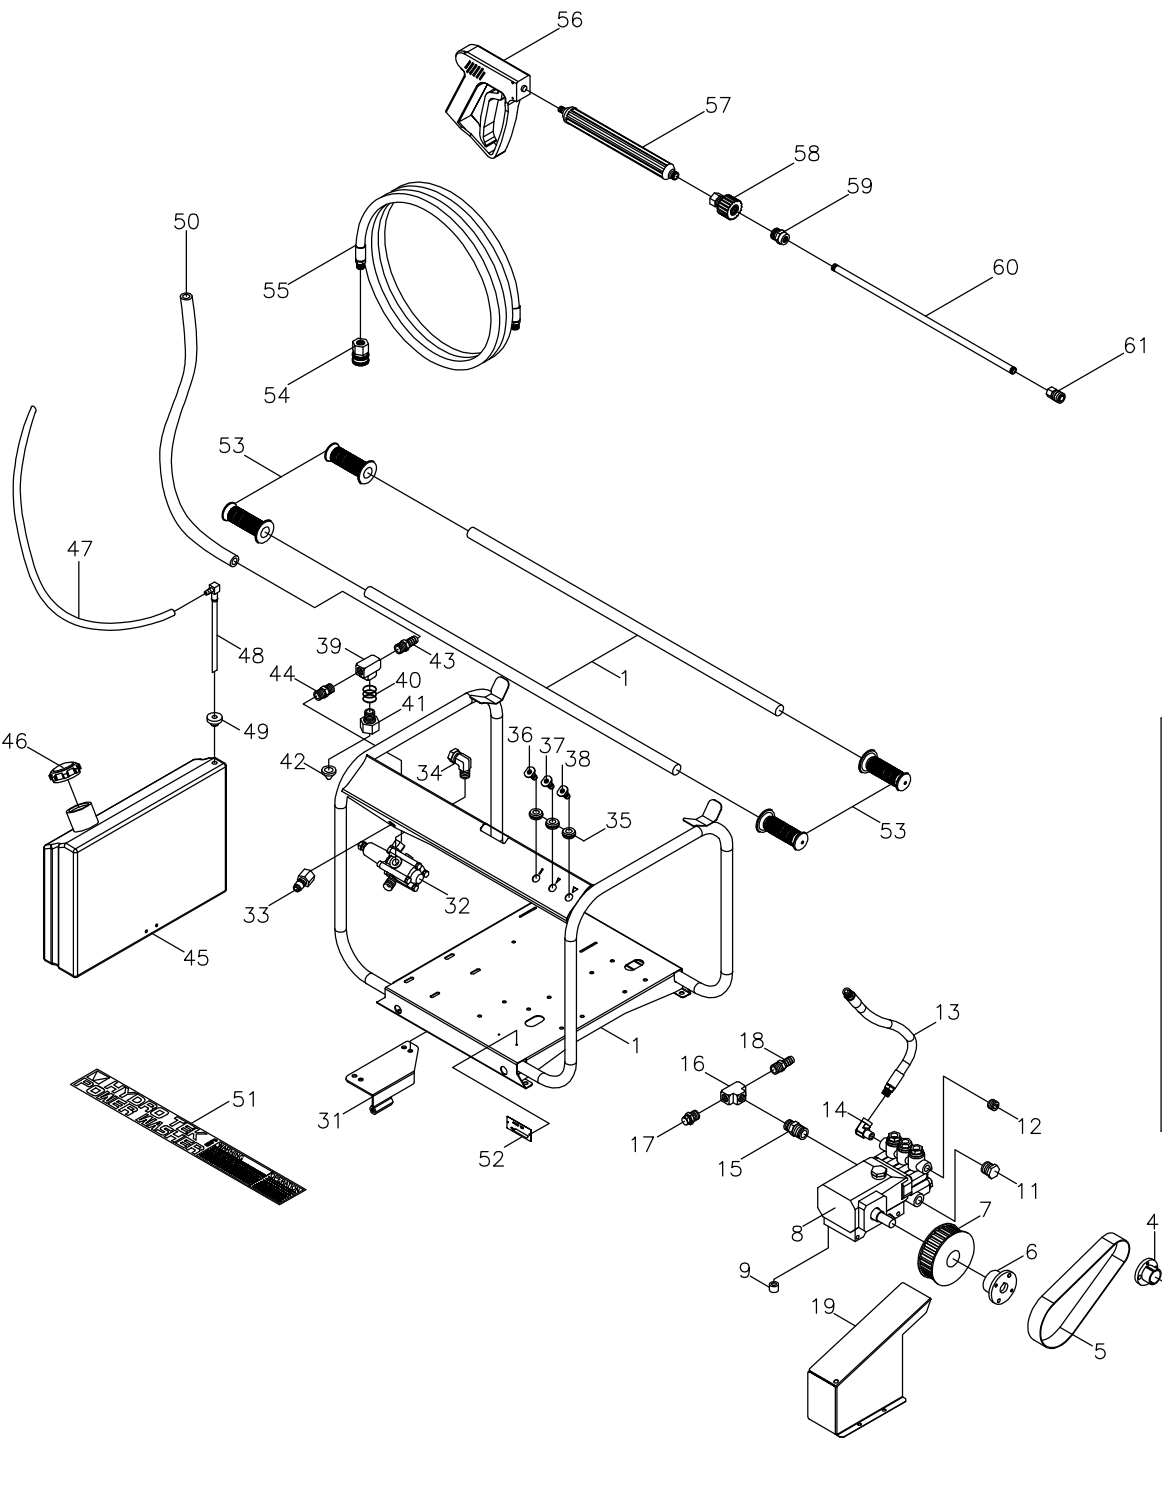

## CP PROLINE PARTS LIST

1	HCP20	CP FRAME ASSEMBLY SS	ALL
2	MS140	ENGINE 14 HP VAN PULL START W/	ALL
3	KHG16	GEARBELT PULLEY 16 x 1.50	CP35005VH
4	KSG16	BUSHING G1 x 1	CP35005VH
5	KSG27	GEAR BELT 270 x 1.50	CP35005VH
6	KSH19	BUSHING H24MM	CP35005VH
7	KHH30	GEARBELT PULLEY 30 x 1.50	CP35005VH
8	PH406	PUMP 4@4000 & 4.8@3000 LEFT HANDED	CP35005VH
9	HSS21	PUMP SPACER 1/2"L x .5/8"od	CP35005VH
11	D1080	PLUG 1/2" BRASS*	CP35005VH
12	D1061	PLUG 3/8" FLUSH HEAD HEX SOCKET	CP35005VH
13	DH026	HOSE 3/8" x 26.5" 5000 PSI	CP35005VH
	DH003	HOSE 3/8" x 18" 5000 PSI	CP40004VG,CP40004VC
14	DC568	STREET ELL 3/8" STEEL	CP35005VH
15	D2086	NIPPLE 1/2" x 3/8" BRASS	CP35005VH
16	D6066	TEE 3/8" BRASS*	CP35005VH
17	UPT45	THERM DUMP VALVE 145F 3/8" MPT*	CP35005VH
18	D8068	HOSE BARB 1/2"H x 3/8"p brass	CP35005VH
19	HS018	BELT GUARD SS SERIES 8/98JR	CP35005VH
20	PG404	PUMP 4@4000; GENERAL 1 DD	CP40004VG
	P4060	PUMP 66DX40G11 4000 @ 4 SHAFT	CP40004VC
21	DE866	SWIVEL 3/8"F x 3/8"M 90	CP40004VG,CP40004VC
22	D8040	HOSE BARB 1/4" 90 ELBOW	CP40004VG,CP40004VC
23	D1084	BUSHING 1/2" x 1/4" BRASS*	CP40004VG,CP40004VC
24	D2086	NIPPLE 1/2" x 3/8" BRASS	CP40004VG,CP40004VC
25	UPT45	THERM DUMP VALVE 145F 3/8" MPT*	CP40004VG,CP40004VC
26	D6066	TEE 3/8" BRASS*	CP40004VG,CP40004VC
27	D8068	HOSE BARB 1/2"H x 3/8"p brass	CP40004VG,CP40004VC
28	VA010	EZ START VALVE	CP40004VG,CP40004VC
29	DEB66	BRANCH TEE 3/8" STEEL	CP40004VG,CP40004VC
30	UP045	PRESSURE RELIEF 4500+15% 500q	CP40004VG,CP40004VC
31	HCP14	ADJUSTER BRACKET ASM (CP BELT)	CP35005VH
32	UU371	UNLOADER 305 @ 3500 K7-1	CP35005VH
	UU323	UNLOADER 4200PSI 8GPM AR	CP40004VG,CP40004VC
33	DQ06F	COUPLER 3/8" PLUG FEM STEEL	ALL
34	DE866	SWIVEL 3/8"F x 3/8"M 90	ALL
35	HLB09	GROMET NOZZEL HOLDER***	ALL
36	NQ450	NOZZEL/QDC 045 x 0	CP3005VH
	NQ400	NOZZEL/QDC 04 x 0	CP40004VG,CP40004VC
37	NQ452	NOZZEL/QDC 045 x 15	CP3005VH
	NQ402	NOZZEL/QDC 04 x 15	CP40004VG,CP40004VC
38	NQ454	NOZZEL/QDC 045 x 40	CP35005VH
	NQ404	NOZZEL/QDC 04 x 40	CP40004VG,CP40004VC
39	D6066	TEE 3/8" BRASS*	ALL
40	D0010	SPRING GARDEN H A	ALL
41	D006M	GARDEN H A 3/8" NPT MALE	ALL
42	D0021	SCREEN WASHER GARDEN H A	ALL
43	D8068	HOSE BARB 1/2"H x 3/8"p brass	ALL