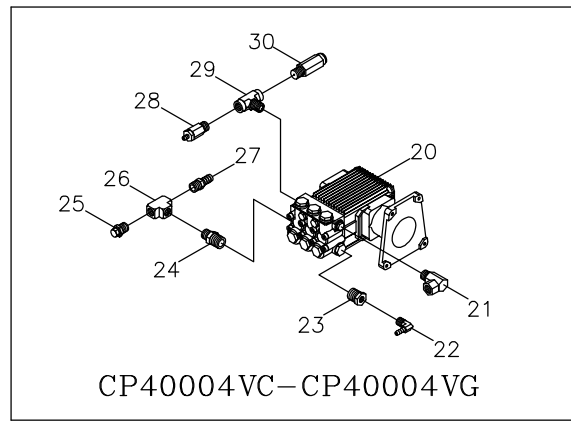

## CP PROLINE PARTS LIST

1	HCP20	CP FRAME ASSEMBLY SS	ALL
2	MS140	ENGINE 14 HP VAN PULL START W/	ALL
3	KHG16	GEARBELT PULLEY 16 x 1.50	CP35005VH
4	KSG16	BUSHING G1 x 1	CP35005VH
5	KSG27	GEAR BELT 270 x 1.50	CP35005VH
6	KSH19	BUSHING H24MM	CP35005VH
7	KHH30	GEARBELT PULLEY 30 x 1.50	CP35005VH
8	PH406	PUMP 4@4000 & 4.8@3000 LEFT HANDED	CP35005VH
9	HSS21	PUMP SPACER 1/2"L x .5/8"od	CP35005VH
11	D1080	PLUG 1/2" BRASS*	CP35005VH
12	D1061	PLUG 3/8" FLUSH HEAD HEX SOCKET	CP35005VH
13	DH026	HOSE 3/8" x 26.5" 5000 PSI	CP35005VH
	DH003	HOSE 3/8" x 18" 5000 PSI	CP40004VG,CP40004VC
14	DC568	STREET ELL 3/8" STEEL	CP35005VH
15	D2086	NIPPLE 1/2" x 3/8" BRASS	CP35005VH
16	D6066	TEE 3/8" BRASS*	CP35005VH
17	UPT45	THERM DUMP VALVE 145F 3/8" MPT*	CP35005VH
18	D8068	HOSE BARB 1/2"H x 3/8"p brass	CP35005VH
19	HS018	BELT GUARD SS SERIES 8/98JR	CP35005VH
20	PG404	PUMP 4@4000; GENERAL 1 DD	CP40004VG
	P4060	PUMP 66DX40G11 4000 @ 4 SHAFT	CP40004VC
21	DE866	SWIVEL 3/8"F x 3/8"M 90	CP40004VG,CP40004VC
22	D8040	HOSE BARB 1/4" 90 ELBOW	CP40004VG,CP40004VC
23	D1084	BUSHING 1/2" x 1/4" BRASS*	CP40004VG,CP40004VC
24	D2086	NIPPLE 1/2" x 3/8" BRASS	CP40004VG,CP40004VC
25	UPT45	THERM DUMP VALVE 145F 3/8" MPT*	CP40004VG,CP40004VC
26	D6066	TEE 3/8" BRASS*	CP40004VG,CP40004VC
27	D8068	HOSE BARB 1/2"H x 3/8"p brass	CP40004VG,CP40004VC
28	VA010	EZ START VALVE	CP40004VG,CP40004VC
29	DEB66	BRANCH TEE 3/8" STEEL	CP40004VG,CP40004VC
30	UP045	PRESSURE RELIEF 4500+15% 500q	CP40004VG,CP40004VC
31	HCP14	ADJUSTER BRACKET ASM (CP BELT)	CP35005VH
32	UU371	UNLOADER 305 @ 3500 K7-1	CP35005VH
	UU323	UNLOADER 4200PSI 8GPM AR	CP40004VG,CP40004VC
33	DQ06F	COUPLER 3/8" PLUG FEM STEEL	ALL
34	DE866	SWIVEL 3/8"F x 3/8"M 90	ALL
35	HLB09	GROMET NOZZEL HOLDER***	ALL
36	NQ450	NOZZEL/QDC 045 x 0	CP3005VH
	NQ400	NOZZEL/QDC 04 x 0	CP40004VG,CP40004VC
37	NQ452	NOZZEL/QDC 045 x 15	CP3005VH
	NQ402	NOZZEL/QDC 04 x 15	CP40004VG,CP40004VC
38	NQ454	NOZZEL/QDC 045 x 40	CP35005VH
	NQ404	NOZZEL/QDC 04 x 40	CP40004VG,CP40004VC
39	D6066	TEE 3/8" BRASS*	ALL
40	D0010	SPRING GARDEN H A	ALL
41	D006M	GARDEN H A 3/8" NPT MALE	ALL
42	D0021	SCREEN WASHER GARDEN H A	ALL
43	D8068	HOSE BARB 1/2"H x 3/8"p brass	ALL