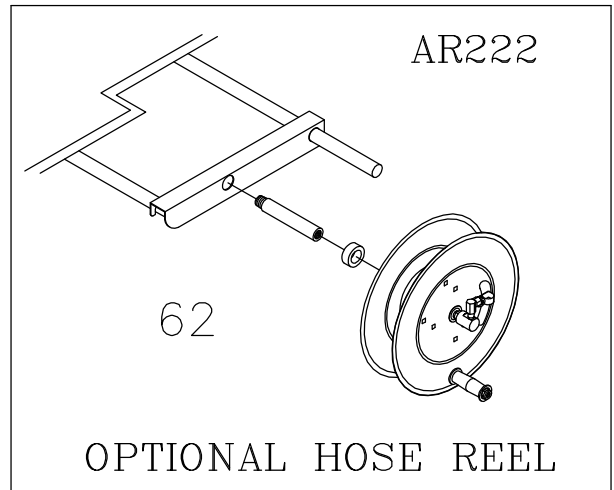

## CP PROLINE PARTS LIST

1	HCP20	CP FRAME ASSEMBLY SS	ALL
2	MS140	ENGINE 14 HP VAN PULL START W/	ALL
3	KHG16	GEARBELT PULLEY 16 x 1.50	CP35005VH
4	KSG16	BUSHING G1 x 1	CP35005VH
5	KSG27	GEAR BELT 270 x 1.50	CP35005VH
6	KSH19	BUSHING H24MM	CP35005VH
7	KHH30	GEARBELT PULLEY 30 x 1.50	CP35005VH
8	PH406	PUMP 4@4000 & 4.8@3000 LEFT HANDED	CP35005VH
9	HSS21	PUMP SPACER 1/2"L x .5/8"od	CP35005VH
11	D1080	PLUG 1/2" BRASS*	CP35005VH
12	D1061	PLUG 3/8" FLUSH HEAD HEX SOCKET	CP35005VH
13	DH026	HOSE 3/8" x 26.5" 5000 PSI	CP35005VH
	DH003	HOSE 3/8" x 18" 5000 PSI	CP40004VG,CP40004VC
14	DC568	STREET ELL 3/8" STEEL	CP35005VH
15	D2086	NIPPLE 1/2" x 3/8" BRASS	CP35005VH
16	D6066	TEE 3/8" BRASS*	CP35005VH
17	UPT45	THERM DUMP VALVE 145F 3/8" MPT*	CP35005VH
18	D8068	HOSE BARB 1/2"H x 3/8"p brass	CP35005VH
19	HS018	BELT GUARD SS SERIES 8/98JR	CP35005VH
20	PG404	PUMP 4@4000; GENERAL 1 DD	CP40004VG
	P4060	PUMP 66DX40G11 4000 @ 4 SHAFT	CP40004VC
21	DE866	SWIVEL 3/8"F x 3/8"M 90	CP40004VG,CP40004VC
22	D8040	HOSE BARB 1/4" 90 ELBOW	CP40004VG,CP40004VC
23	D1084	BUSHING 1/2" x 1/4" BRASS*	CP40004VG,CP40004VC
24	D2086	NIPPLE 1/2" x 3/8" BRASS	CP40004VG,CP40004VC
25	UPT45	THERM DUMP VALVE 145F 3/8" MPT*	CP40004VG,CP40004VC
26	D6066	TEE 3/8" BRASS*	CP40004VG,CP40004VC
27	D8068	HOSE BARB 1/2"H x 3/8"p brass	CP40004VG,CP40004VC
28	VA010	EZ START VALVE	CP40004VG,CP40004VC
29	DEB66	BRANCH TEE 3/8" STEEL	CP40004VG,CP40004VC
30	UP045	PRESSURE RELIEF 4500+15% 500q	CP40004VG,CP40004VC
31	HCP14	ADJUSTER BRACKET ASM (CP BELT)	CP35005VH
32	UU371	UNLOADER 305 @ 3500 K7-1	CP35005VH
	UU323	UNLOADER 4200PSI 8GPM AR	CP40004VG,CP40004VC
33	DQ06F	COUPLER 3/8" PLUG FEM STEEL	ALL
34	DE866	SWIVEL 3/8"F x 3/8"M 90	ALL
35	HLB09	GROMET NOZZEL HOLDER***	ALL
36	NQ450	NOZZEL/QDC 045 x 0	CP3005VH
	NQ400	NOZZEL/QDC 04 x 0	CP40004VG,CP40004VC
37	NQ452	NOZZEL/QDC 045 x 15	CP3005VH
	NQ402	NOZZEL/QDC 04 x 15	CP40004VG,CP40004VC
38	NQ454	NOZZEL/QDC 045 x 40	CP35005VH
	NQ404	NOZZEL/QDC 04 x 40	CP40004VG,CP40004VC
39	D6066	TEE 3/8" BRASS*	ALL
40	D0010	SPRING GARDEN H A	ALL
41	D006M	GARDEN H A 3/8" NPT MALE	ALL
42	D0021	SCREEN WASHER GARDEN H A	ALL
43	D8068	HOSE BARB 1/2"H x 3/8"p brass	ALL