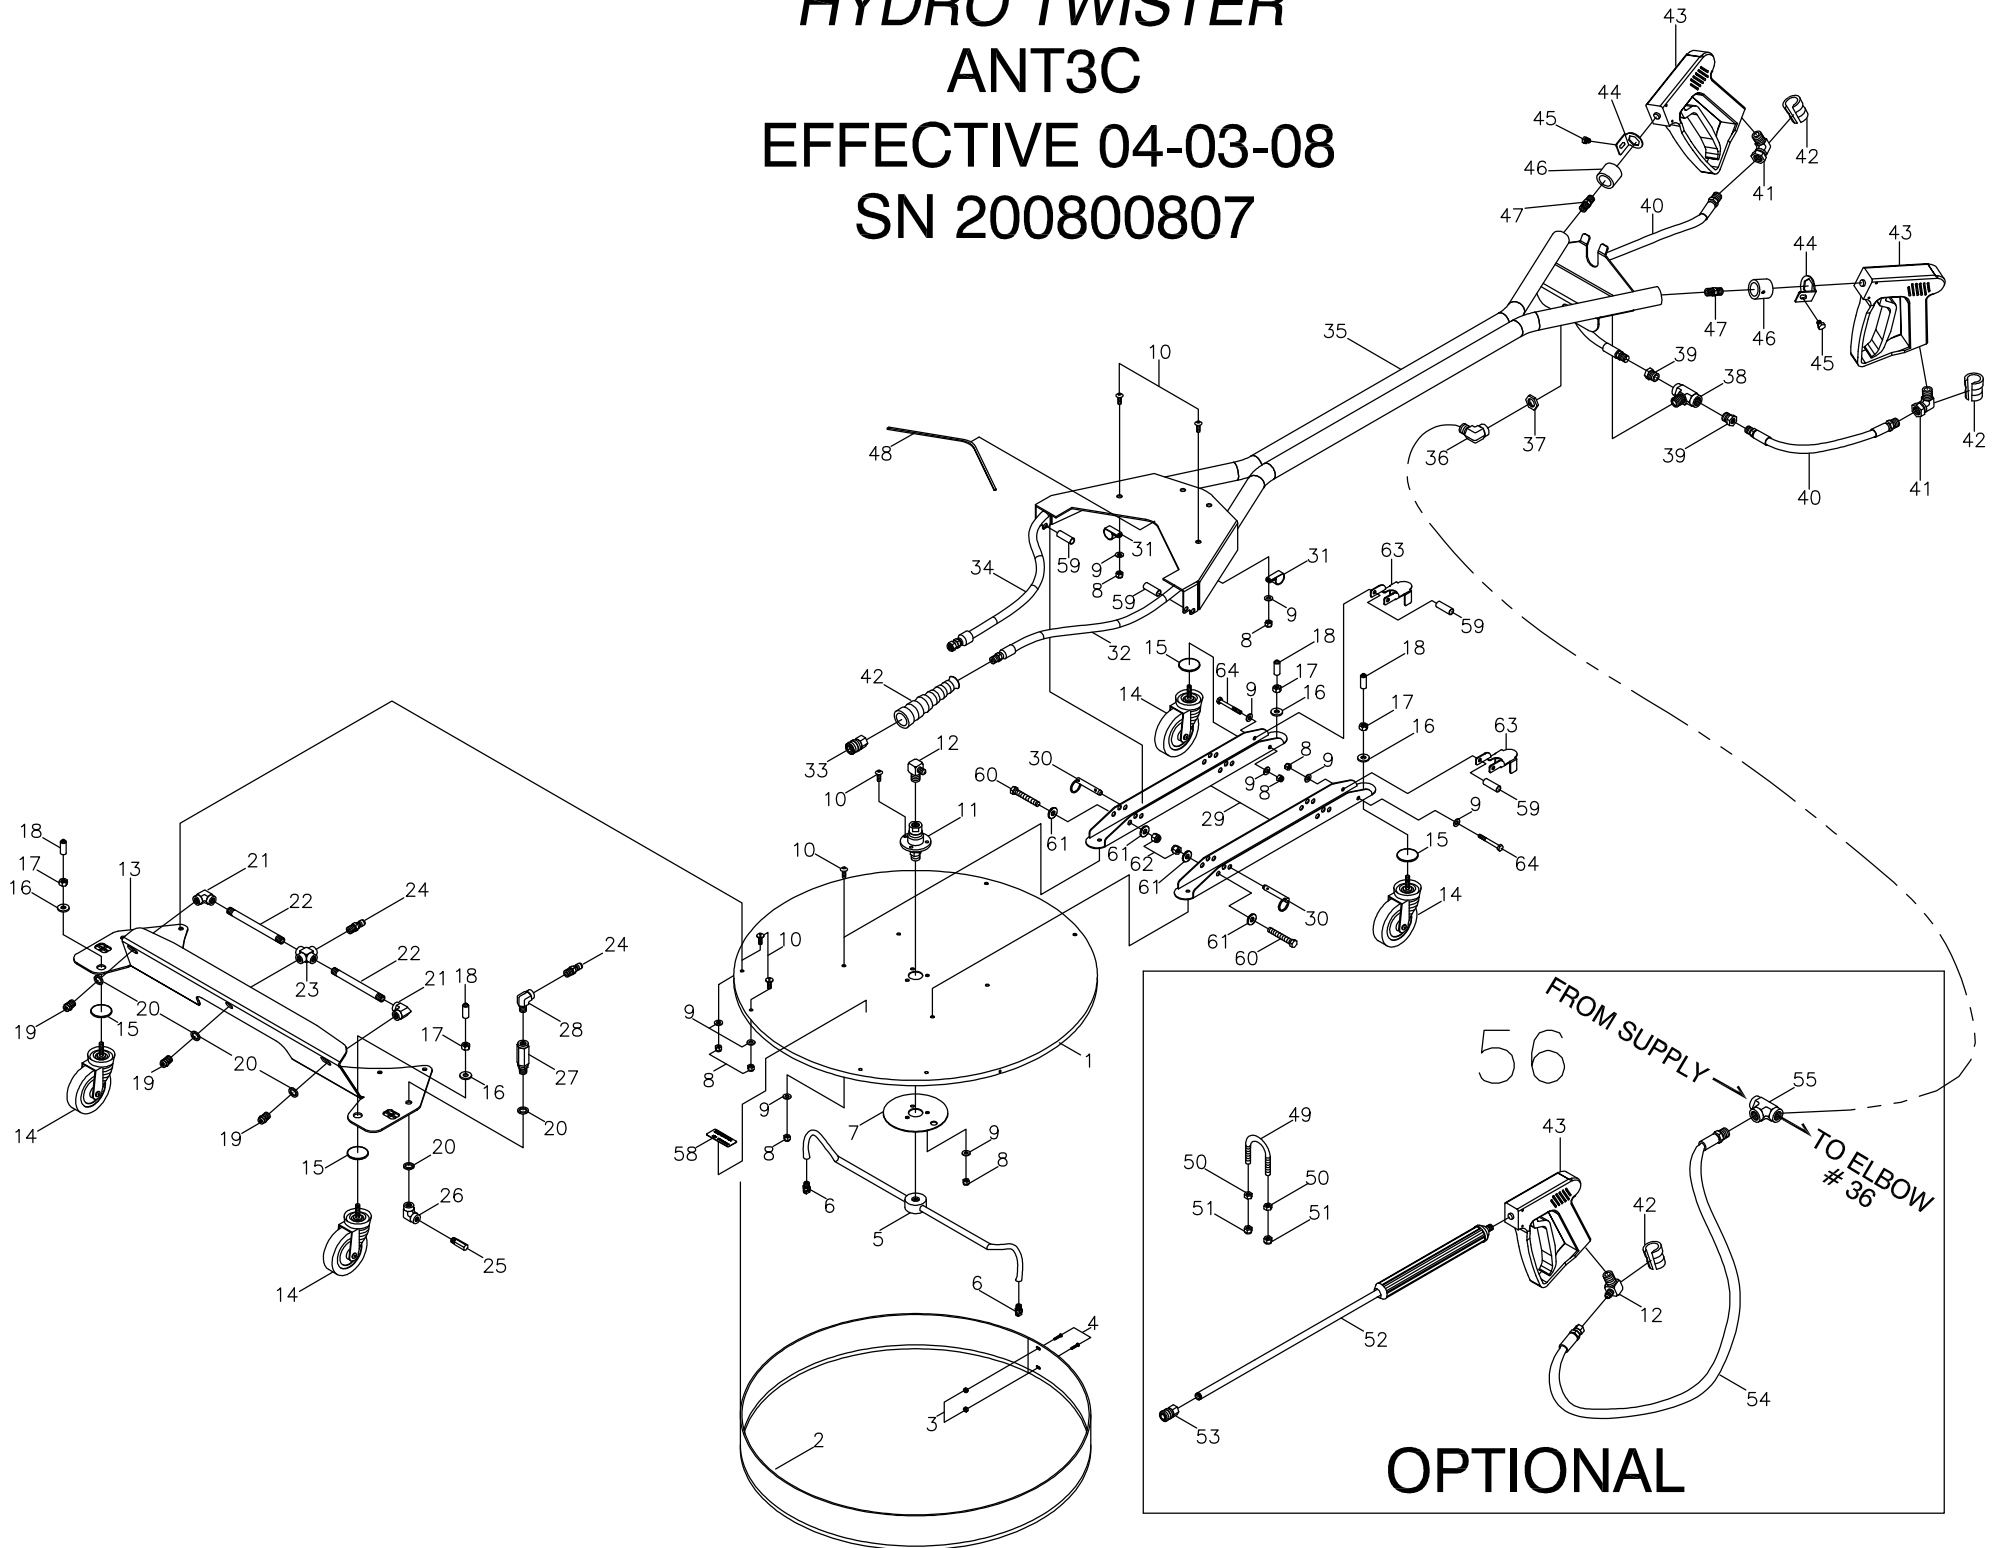

**HYDRO TWISTER
ANT3C
EFFECTIVE 04-03-08
SN 200800807**

ANT3C PARTS LIST

1	HLS28-1	FLAT DECK ANT3C	ALL
2	HLH29	SKIRT 28" FOR ANT3C 18 GA STAINLESS	ALL
3	FNLS1	NUT LOCK; 6/32 316 STAINLESS	ALL
4	FB102	SCREW 6-32 x 1/2" SS PAN HD	ALL
5	VAM25	TWISTER ROTAR ARM 26.5"	ALL
6	NM270	NOZZLE 027 x 15 x 1/8 MEG	ALL
7	HLC01	BACKUP PLATE	ALL
8	FNLS4	NUT LOCK; 1/4-20 316 STAINLESS	ALL
9	FWS04	WASHER SAE 1/4"SS 9/32 x 58*	ALL
10	FB410	BOLT 1/4" x 3/4" PHIL HD SLT STNL	ALL
11	VAM04	TWISTER SWIVEL CARBIDE 4000	ALL
12	D5546	STREET ELL 3/8"MPT x 1/4"JIC	ALL
13	HLS19-1	SWEEPER BRACKET ANT3C 12 GA STAINLESS	ALL
14	HT300	CASTER 3 DIA x 15/16 TREAD WIDTH	ALL
15	DQ605	O-RING 3/32 x 1 5/8 x 13/16	ALL
16	FWC05	WASHER CUT 5/16" PLD*	ALL
17	FNR06	NUT 3/8-16 PLD	ALL
18	HLC16	CASTER CAP; TWISTER 1 .343 BL	ALL
19	NN204	NOZZLE 02 x 40	ALL
20	HLS19-2	WASHER .56ID X .80OD 12 GA STAINLESS	ALL
21	DC044	ELL 1/4" STEEL	ALL
22	VW008	WAND 1/4" x 8" STAINLESS STEEL	ALL
23	DA244	CROSS 1/4" STEEL	ALL
24	DQ04M	COUPLER 1/4" PLUG MALE	ALL
25	NTM55	NOZZLE MULTIPOINT TWISTER # 5.5	ALL
26	DC047	ELL 1/4"FP x 1/8"FP STEL	ALL
27	VF054	HIGH PRESSURE STRAINER 400DEG	ALL
28	DC043	STREET ELL 1/4" STEEL	ALL
29	HLS33	HANDLE-CASTER BRACKET ANT28, ANT29, ANT3C	ALL
30	FP378	QUICK RELEASE PIN 3/8" 1.8 IN	ALL
31	FD050	CLAMP 1/2" RUBBER COATED	ALL
32	DTW03	HOSE ASSEM 1/4" x 63" 5000PSI	ALL
33	DQ04R	COUPLER 1/4" SOCK FEM INSULATED	ALL
34	DTW06	HOSE ASSEM 1/4" x 54" 5000PSI	ALL
35	HLS3C	HANDLE ASSEMBLY ANT3C	ALL
36	DC568	STREET ELL 3/8" STEEL	ALL
37	D7061	HEX NUT 3/8" BRASS-REMOTE UNLOADER	ALL
38	DEB66	BRANCH TEE 3/8" STEEL	ALL
39	DA064	BUSHING 3/8" x 1/4" STEEL	ALL
40	DH105	HOSE 1/4" x 19" 5000PSI/GAUGE	ALL
41	DE866	SWIVEL 3/8"F x 3/8"M 90 BRAZED!!	ALL
42	ECH75	HEAVY DUTY BEND RESTICTOR - B	ALL
43	VG200	TRIGGER GUN, INSULATED 4000PSI	ALL
44	HLS02	GUN RETAINING BRACKET STAINLESS	ALL